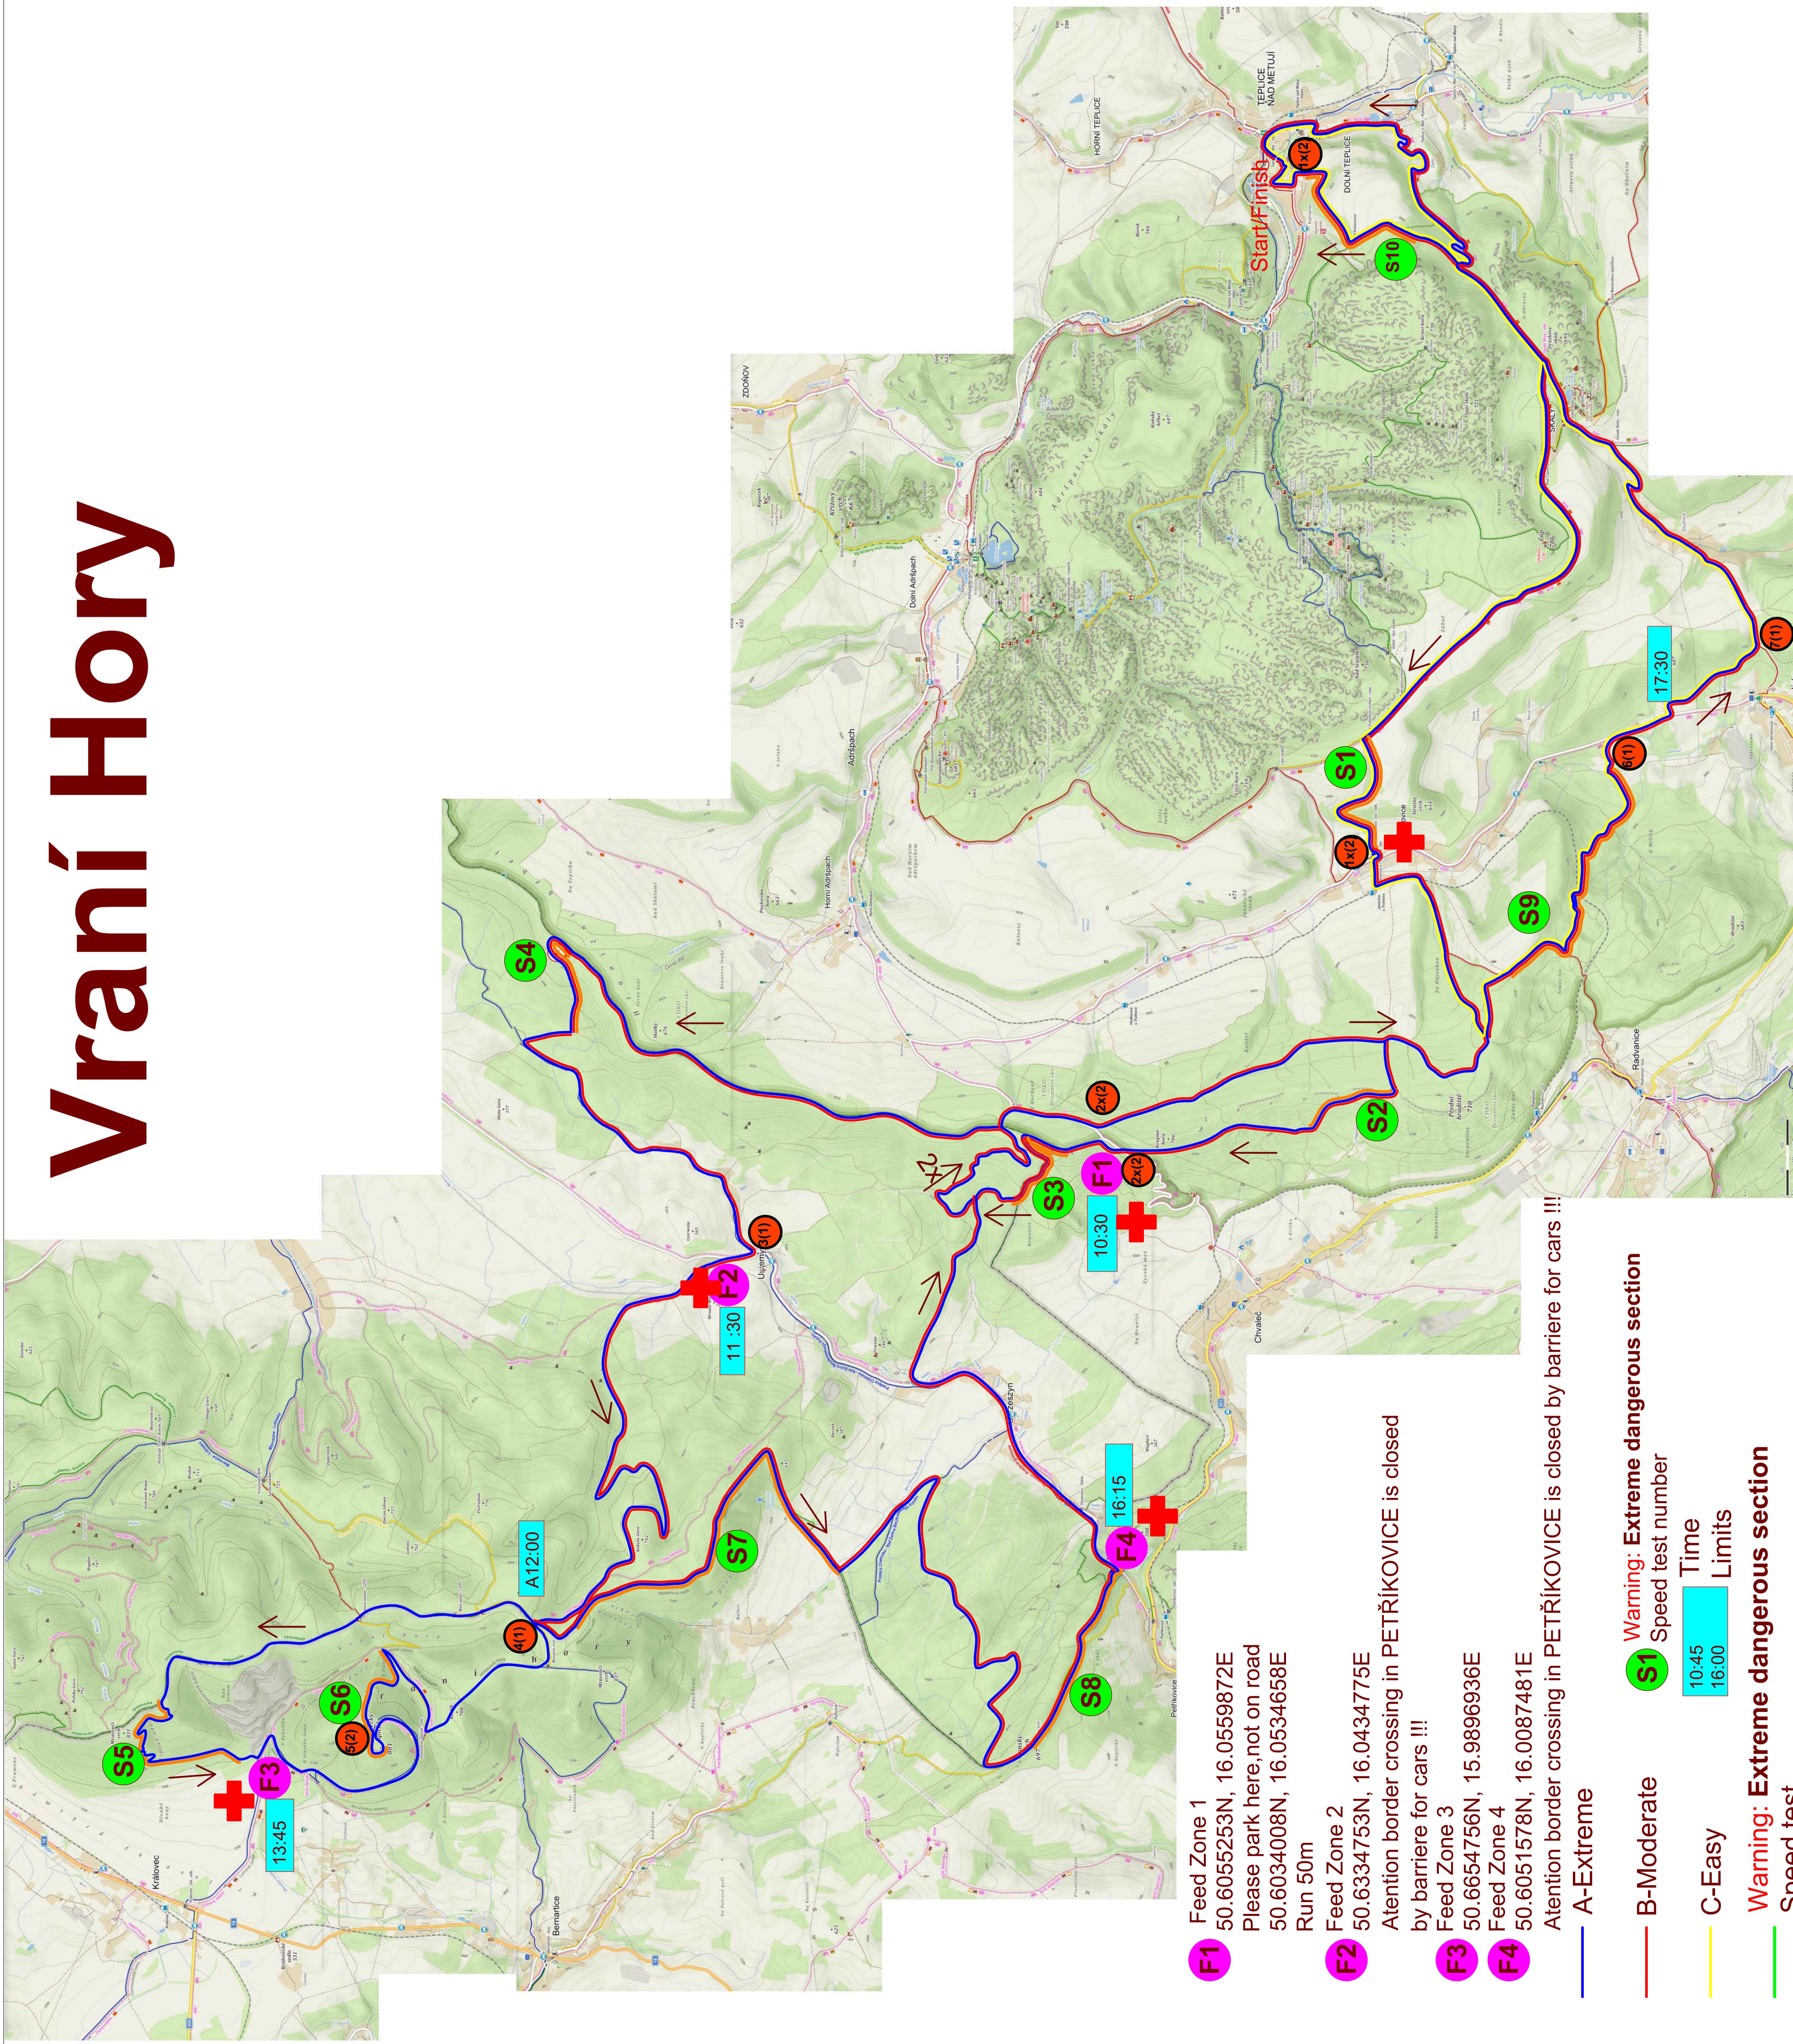

Vraní Hory

- F1** Feed Zone 1
50.6055253N, 16.0559872E
Please park here, not on road
50.6034008N, 16.0534658E
Run 50m
- F2** Feed Zone 2
50.6334753N, 16.0434775E
Attention border crossing in PETŘIKOVICE is closed
by barriers for cars !!
- F3** Feed Zone 3
50.6654756N, 15.9896936E
- F4** Feed Zone 4
50.6051578N, 16.0087481E
Attention border crossing in PETŘIKOVICE is closed by barriers for cars !!!

- A-Extreme**
- B-Moderate**
- C-Easy**
- Warning: Extreme dangerous section**
Speed test number
- Warning: Extreme dangerous section**
Time
Limits
- Warning: Extreme dangerous section**
Speed test